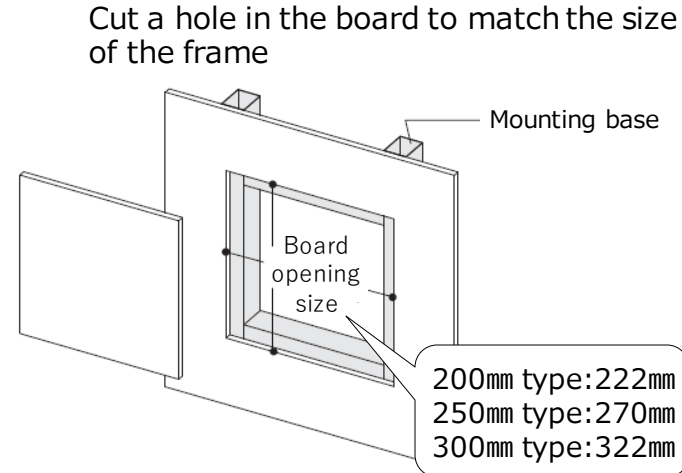

● Easy open/close wall frame

- **Material** : PVC
- **Color** : White
- **Size** : 200×200mm
250×250mm
300×300mm
- **Attachable Board Thickness** : 9.5、12.5mm
- **MOQ** : 25pcs

Key features

- **Neat Frame (width of 15mm)**
- **Easy open/close**
- **For paint finish or wallpaper finish**
- **Clean, neat appearance with either paint or wallpaper**

● Opening and Closing Method

open the frame cover and remove the inner lid

● Installation

① Install base structure

② Prepare board opening and inner lid

③ Frame installation

Open the cover and secure the frame to the mounting frame with screws