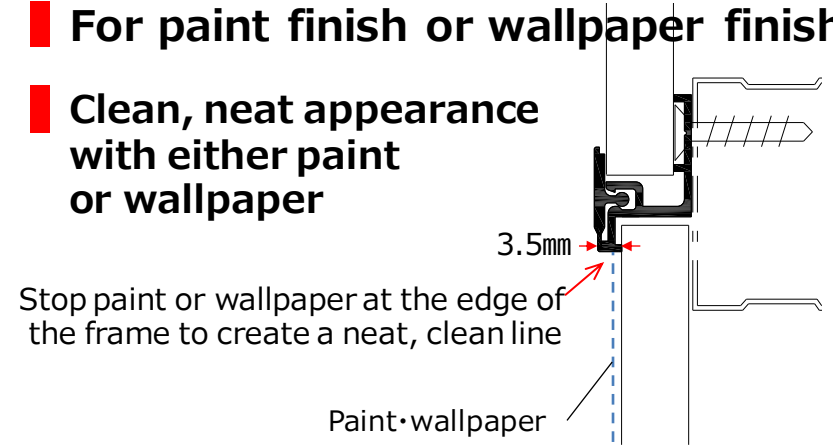

● Easy open/close wall frame

- **Material** : PVC
- **Color** : White
- **Size** : 200×200mm
250×250mm
300×300mm
- **Attachable Board Thickness** : 9.5、12.5mm
- **MOQ** : 25pcs

Key features

- **Neat Frame (width of 15mm)**
- **Easy open/close**
- **For paint finish or wallpaper finish**
- **Clean, neat appearance with either paint or wallpaper**