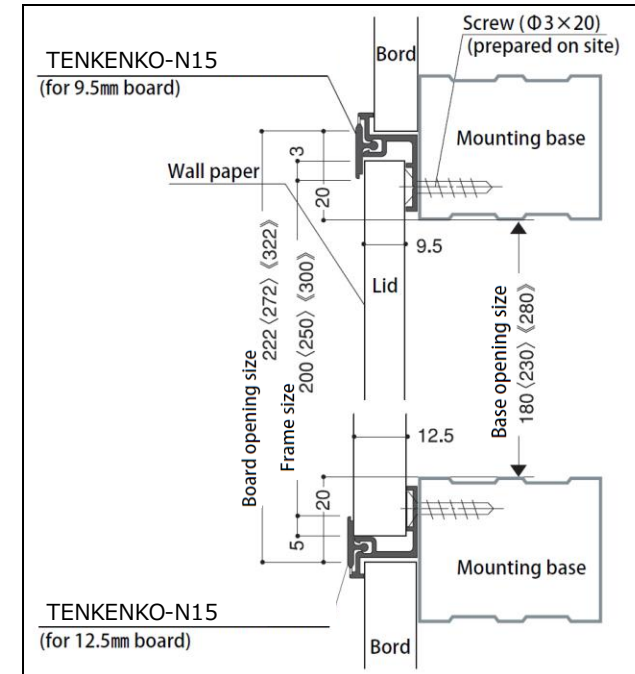

● Easy open/close wall frame

- **Material** : PVC
- **Color** : White
- **Size** : 200×200mm
250×250mm
300×300mm
- **Attachable Board Thickness** : 9.5、12.5mm
- **MOQ** : 25pcs

Key features

- **Neat Frame (width of 15mm)**
- **Easy open/close**
- **For paint finish or wallpaper finish**
- **Clean, neat appearance with either paint or wallpaper**

● Opening and Closing Method

open the frame cover and remove the inner lid

● Installation

① Install base structure

② Prepare board opening and inner lid

③ Frame installation

Open the cover and secure the frame to the mounting frame with screws

④ Lid Installation

⑤ Close the cover

● Installation drawing

● Construction example <TENKENKO-N15>