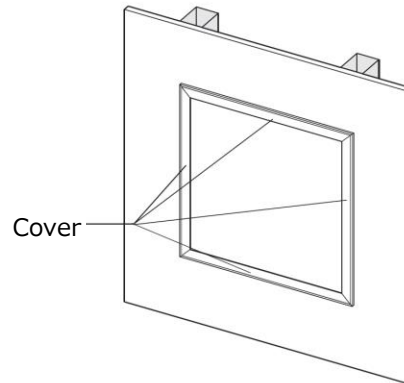

⑤ Close the cover