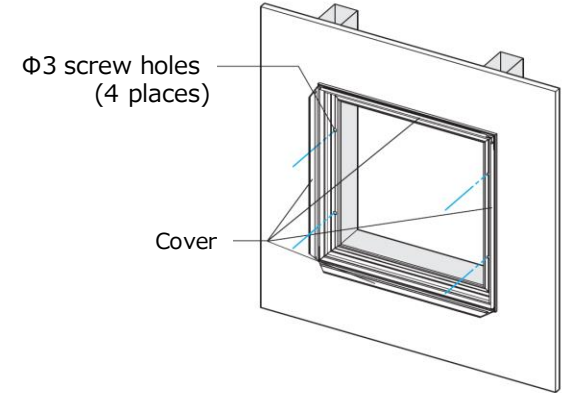

● Easy open/close wall frame

- **Material** : PVC
- **Color** : White
- **Size** : 200×200mm
250×250mm
300×300mm
- **Attachable Board Thickness** : 9.5、12.5mm
- **MOQ** : 25pcs

Key features

- **Neat Frame (width of 15mm)**
- **Easy open/close**
- **For paint finish or wallpaper finish**
- **Clean, neat appearance with either paint or wallpaper**

● Opening and Closing Method

open the frame cover and remove the inner lid

● Installation

① Install base structure

② Prepare board opening and inner lid

③ Frame installation

Open the cover and secure the frame to the mounting frame with screws