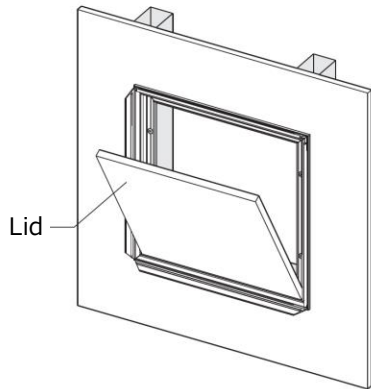

● Easy open/close wall frame

- **Material** : PVC
- **Color** : White
- **Size** : 200×200mm
250×250mm
300×300mm
- **Attachable Board Thickness** : 9.5、12.5mm
- **MOQ** : 25pcs

Key features

- **Neat Frame (width of 15mm)**
- **Easy open/close**
- **For paint finish or wallpaper finish**
- **Clean, neat appearance with either paint or wallpaper**

● Opening and Closing Method

open the frame cover and remove the inner lid

● Installation

① Install base structure

② Prepare board opening and inner lid

③ Frame installation

Open the cover and secure the frame to the mounting frame with screws

④ Lid Installation

⑤ Close the cover

● Installation drawing

● Construction example <TENKENKO-N15>