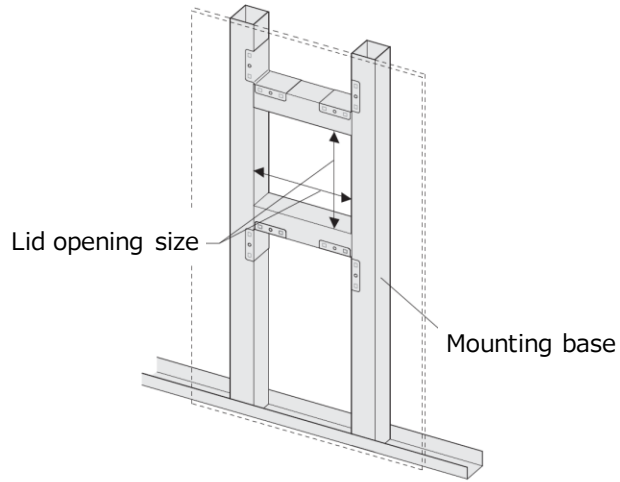

● Easy open/close wall frame

- **Material** : PVC
- **Color** : White
- **Size** : 200×200mm
250×250mm
300×300mm
- **Attachable Board Thickness** : 9.5、12.5mm
- **MOQ** : 25pcs

Key features

- **Neat Frame (width of 15mm)**
- **Easy open/close**
- **For paint finish or wallpaper finish**
- **Clean, neat appearance with either paint or wallpaper**

● Opening and Closing Method

open the frame cover and remove the inner lid

● Installation

① Install base structure

② Prepare board opening and inner lid

③ Frame installation

Open the cover and secure the frame to the mounting frame with screws