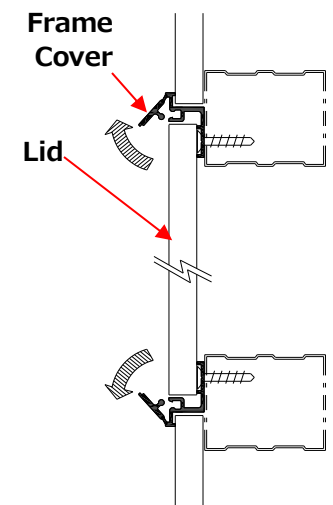

● Easy open/close wall frame

- **Material** : PVC
- **Color** : White
- **Size** : 200×200mm
250×250mm
300×300mm
- **Attachable Board Thickness** : 9.5、12.5mm
- **MOQ** : 25pcs

Key features

- **Neat Frame (width of 15mm)**
- **Easy open/close**
- **For paint finish or wallpaper finish**
- **Clean, neat appearance with either paint or wallpaper**

● Opening and Closing Method

open the frame cover and remove the inner lid

● Installation

① Install base structure

② Prepare board opening and inner lid

③ Frame installation

Open the cover and secure the frame to the mounting frame with screws